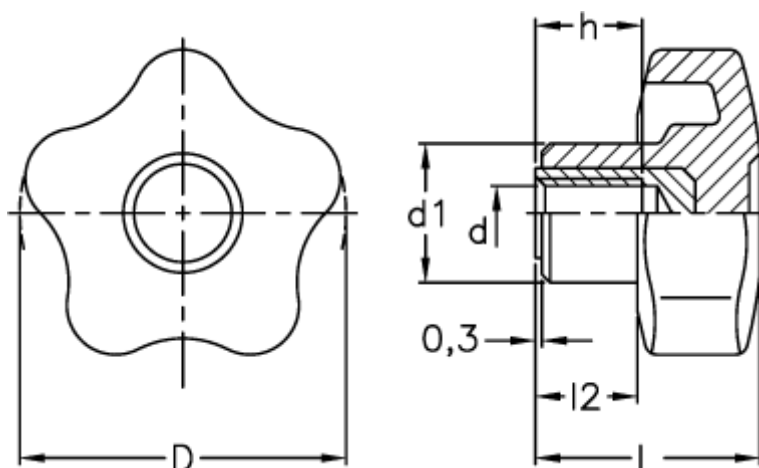

Data Sheet

Article number: 23020698114

Description: E+G Lobe knob
VCT.25 B-M4-C4, yellow cap

Measures

D	= 25
d1	= 13
d 6H	= M4
h	= 10
L	= 19
l2	= 8